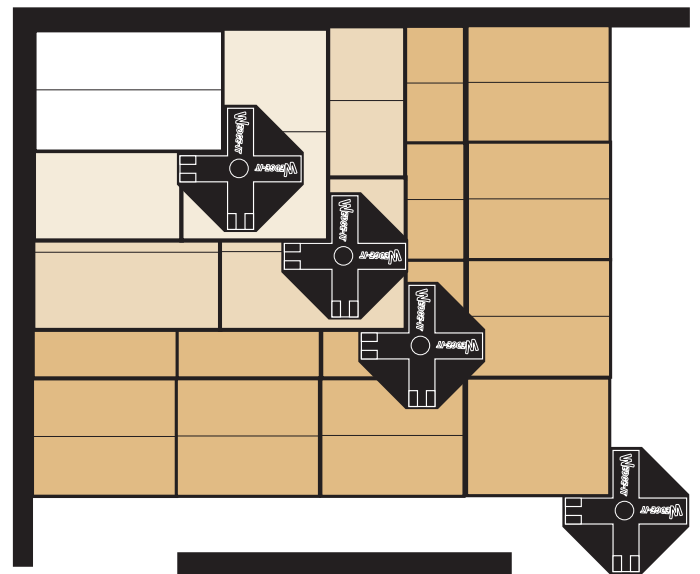

OPEN RV BAY W/BUNGEE

MULTIPLE ITEMS WITH ONE WEDGE-IT

CORNER ITEM HELD FIRM W/ADDITIONAL ITEM BUNGEEED

ROUND ITEMS

SEPARATED PACKAGES

PARCEL/DELIVERY VEHICLE

MULTIPLE LEVEL ITEMS SANDWICHED BY WEDGE-ITS

GOLF CLUBS OR DRAWINGS HELD FIRM BY ANGLED SIDES OF THE WEDGE-IT

DIFFERENT SIZES AND SHAPES