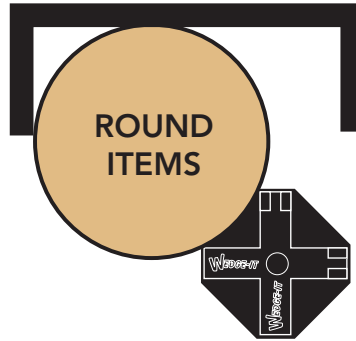

OPEN RV BAY W/BUNGEE

MULTIPLE ITEMS WITH ONE WEDGE-IT

CORNER ITEM HELD FIRM W/ADDITIONAL ITEM BUNGEEED

ROUND ITEMS

SEPARATED PACKAGES

PARCEL/DELIVERY VEHICLE

MULTIPLE LEVEL ITEMS SANDWICHED BY WEDGE-ITS

GOLF CLUBS OR DRAWINGS HELD FIRM BY ANGLED SIDES OF THE WEDGE-IT

DIFFERENT SIZES AND SHAPES